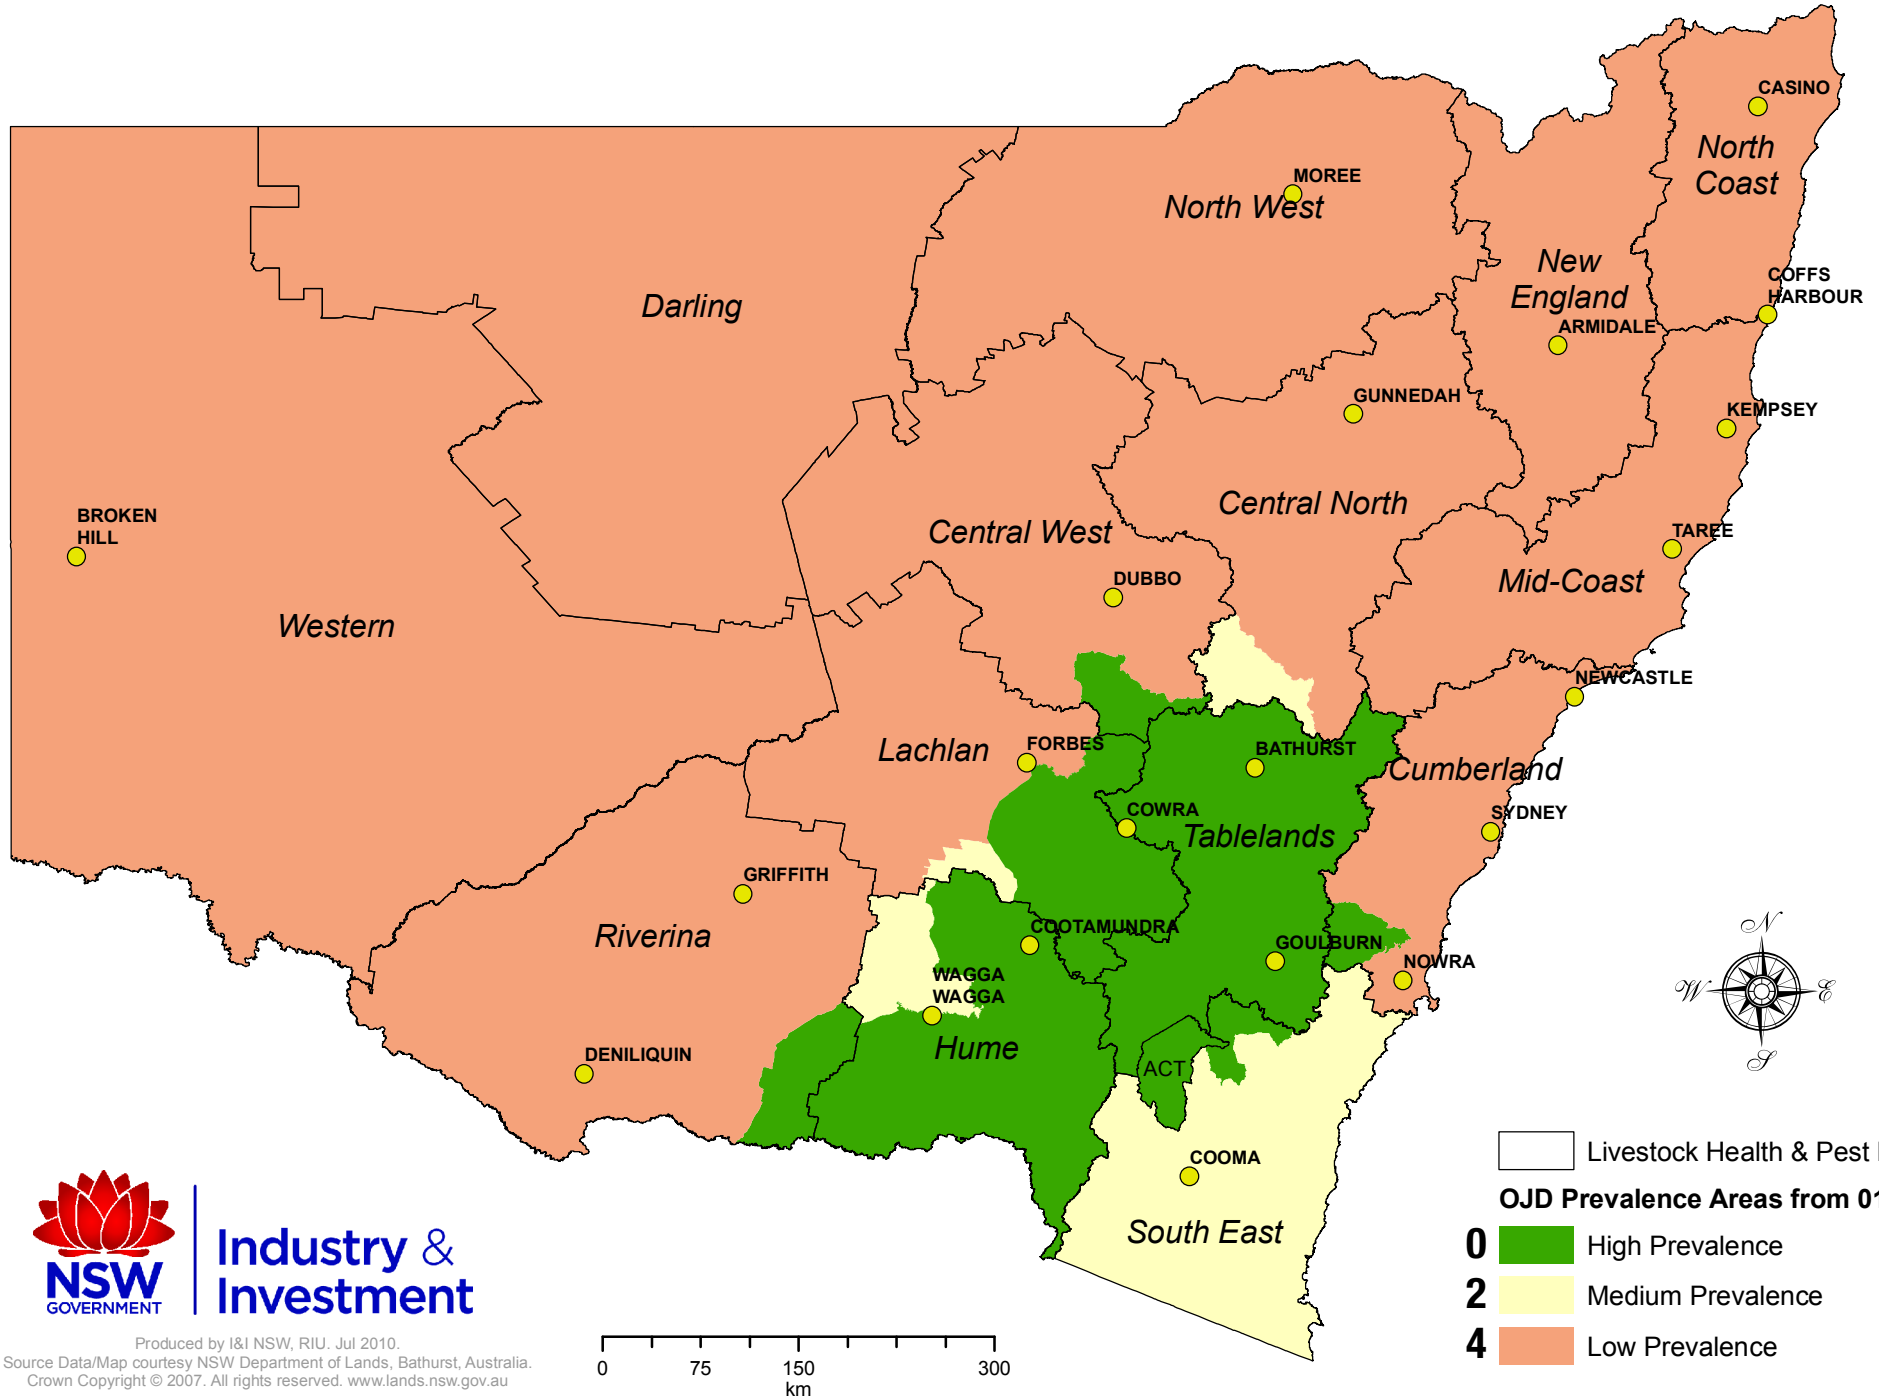

NSW OJD Prevalence Areas effective 1 January 2011

Industry & Investment

Produced by I&I NSW, RIU, Jul 2010.
Source Data/Map courtesy NSW Department of Lands, Bathurst, Australia.
Crown Copyright © 2007. All rights reserved. www.lands.nsw.gov.au